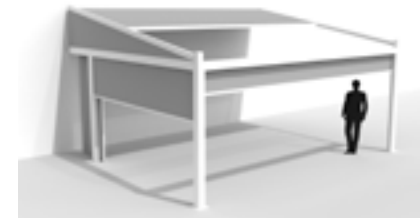

Lapure fitted with an integrated Fixscreen and sliding door using Loggiascreen Canvas in the Side