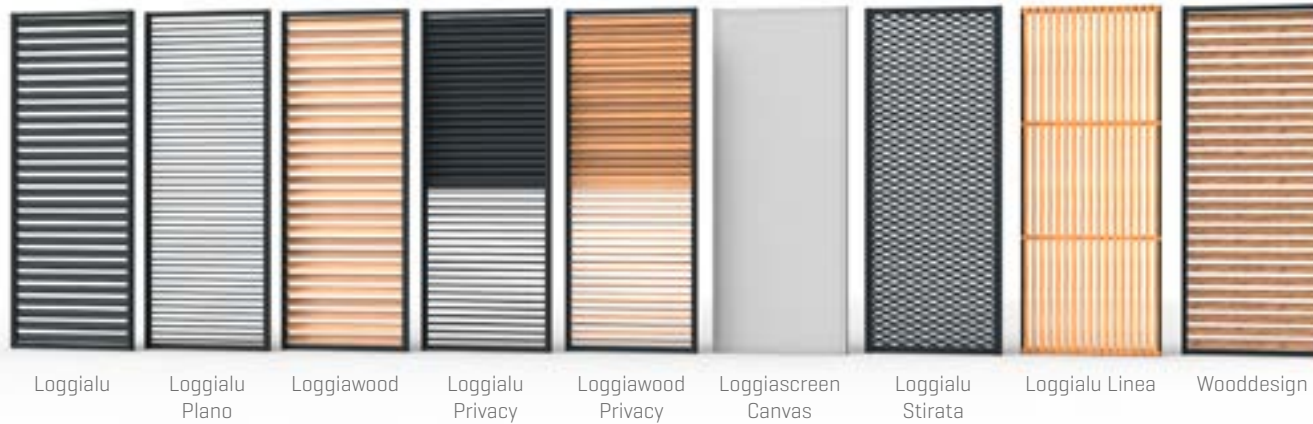

## LOGGIA SLIDING PANELS® (CAMARGUE®, SKYE®, LAGUNE® AND TOSCANE®)

You control the amount of light that comes in

With the vertical sun protection sliding panels, we can even influence the way sunlight penetrates under your terrace

covering [dynamic sun protection]. Sun protection sliding panels are made of aluminium frames with:

### Privacy

Manually adjustable wooden or aluminium blades. The **Privacy** model of the Loggiawood and Loggialu sliding panels have blades that can be rotated manually from fully closed or open [applicable for **Camargue**].