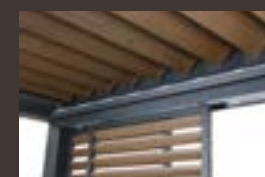

Types

- Loggiawood: wooden blades (Western Red Cedar)
- Loggiawood Privacy: rotating wooden blades (Western Red Cedar)
- Loggiascreen Canvas: fabric screen (fibreglass)
- Loggialu: aluminium blades
- Loggialu Privacy: rotating aluminium blades

Integration

Camargue and **Skye**: available in Span and/or Pivot

Lagune: available in Side

Toscane: available in Front

Wooddesign

Camargue, Skye and Algarve, fitted with aluminium roof blades in wooddesign

- Natural appearance of wood combined with the advantages of aluminium in terms of:
  - Ease of maintenance
  - Colourfastness
  - Maintains the shape
- Also available for the LED blades
- Combines perfectly with the Loggialu Wooddesign sliding panels
- Roof blade in wooddesign (frame and columns have standard coating)
- Available in 3 types:
  - White oak
  - Natural oak
  - Walnut

Walnut

ACCESSORIES