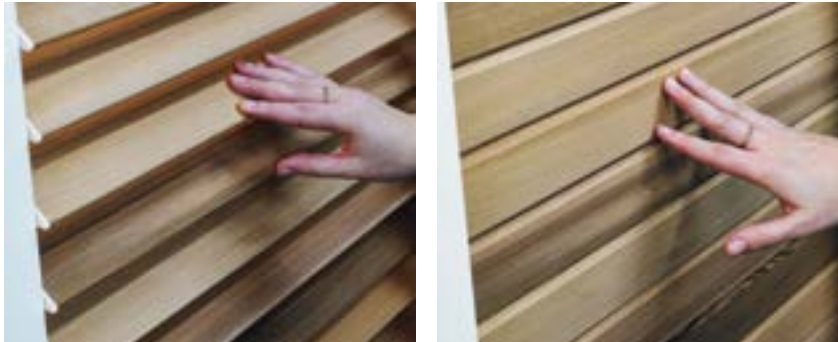

### Privacy

Manually adjustable wooden or aluminium blades. The **Privacy** model of the Loggiawood and Loggialu sliding panels have blades that can be rotated manually from fully closed or open [applicable for **Camargue**].